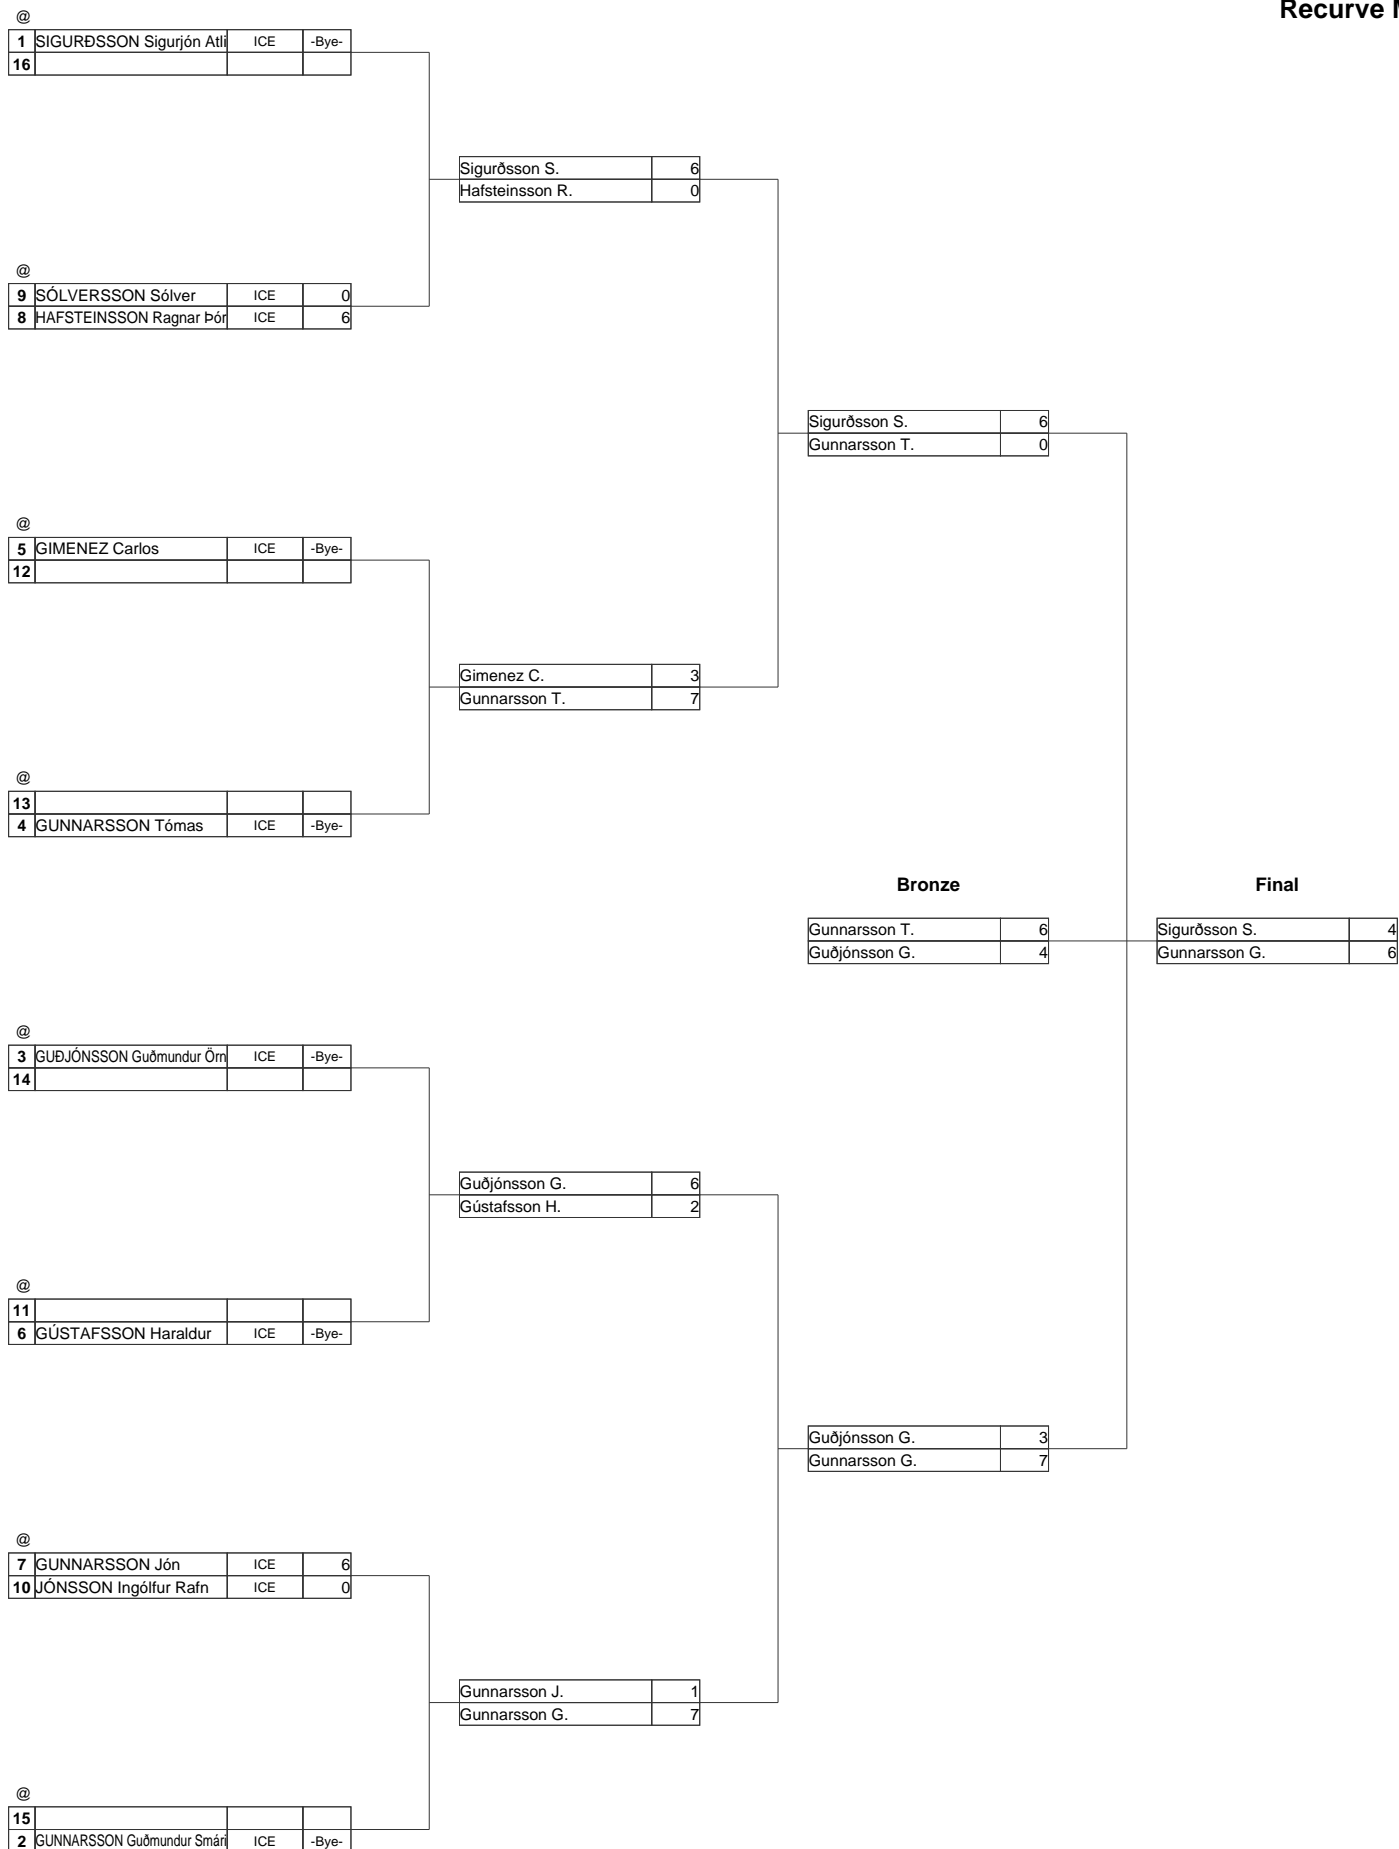

Reykjavik International Games 2016

Icelandic Archery Committee (RIG2016)

Bogfimisetrið, Dugguvogi 2 104 Reykjavík Iceland., From 01-23-2016 to 01-24-2016

Judges: Guðmundur Örn Guðjónsson, Margrét Einarsdóttir

Director of Shooting: Guðjón Einarsson, Guðný

Recurve Men